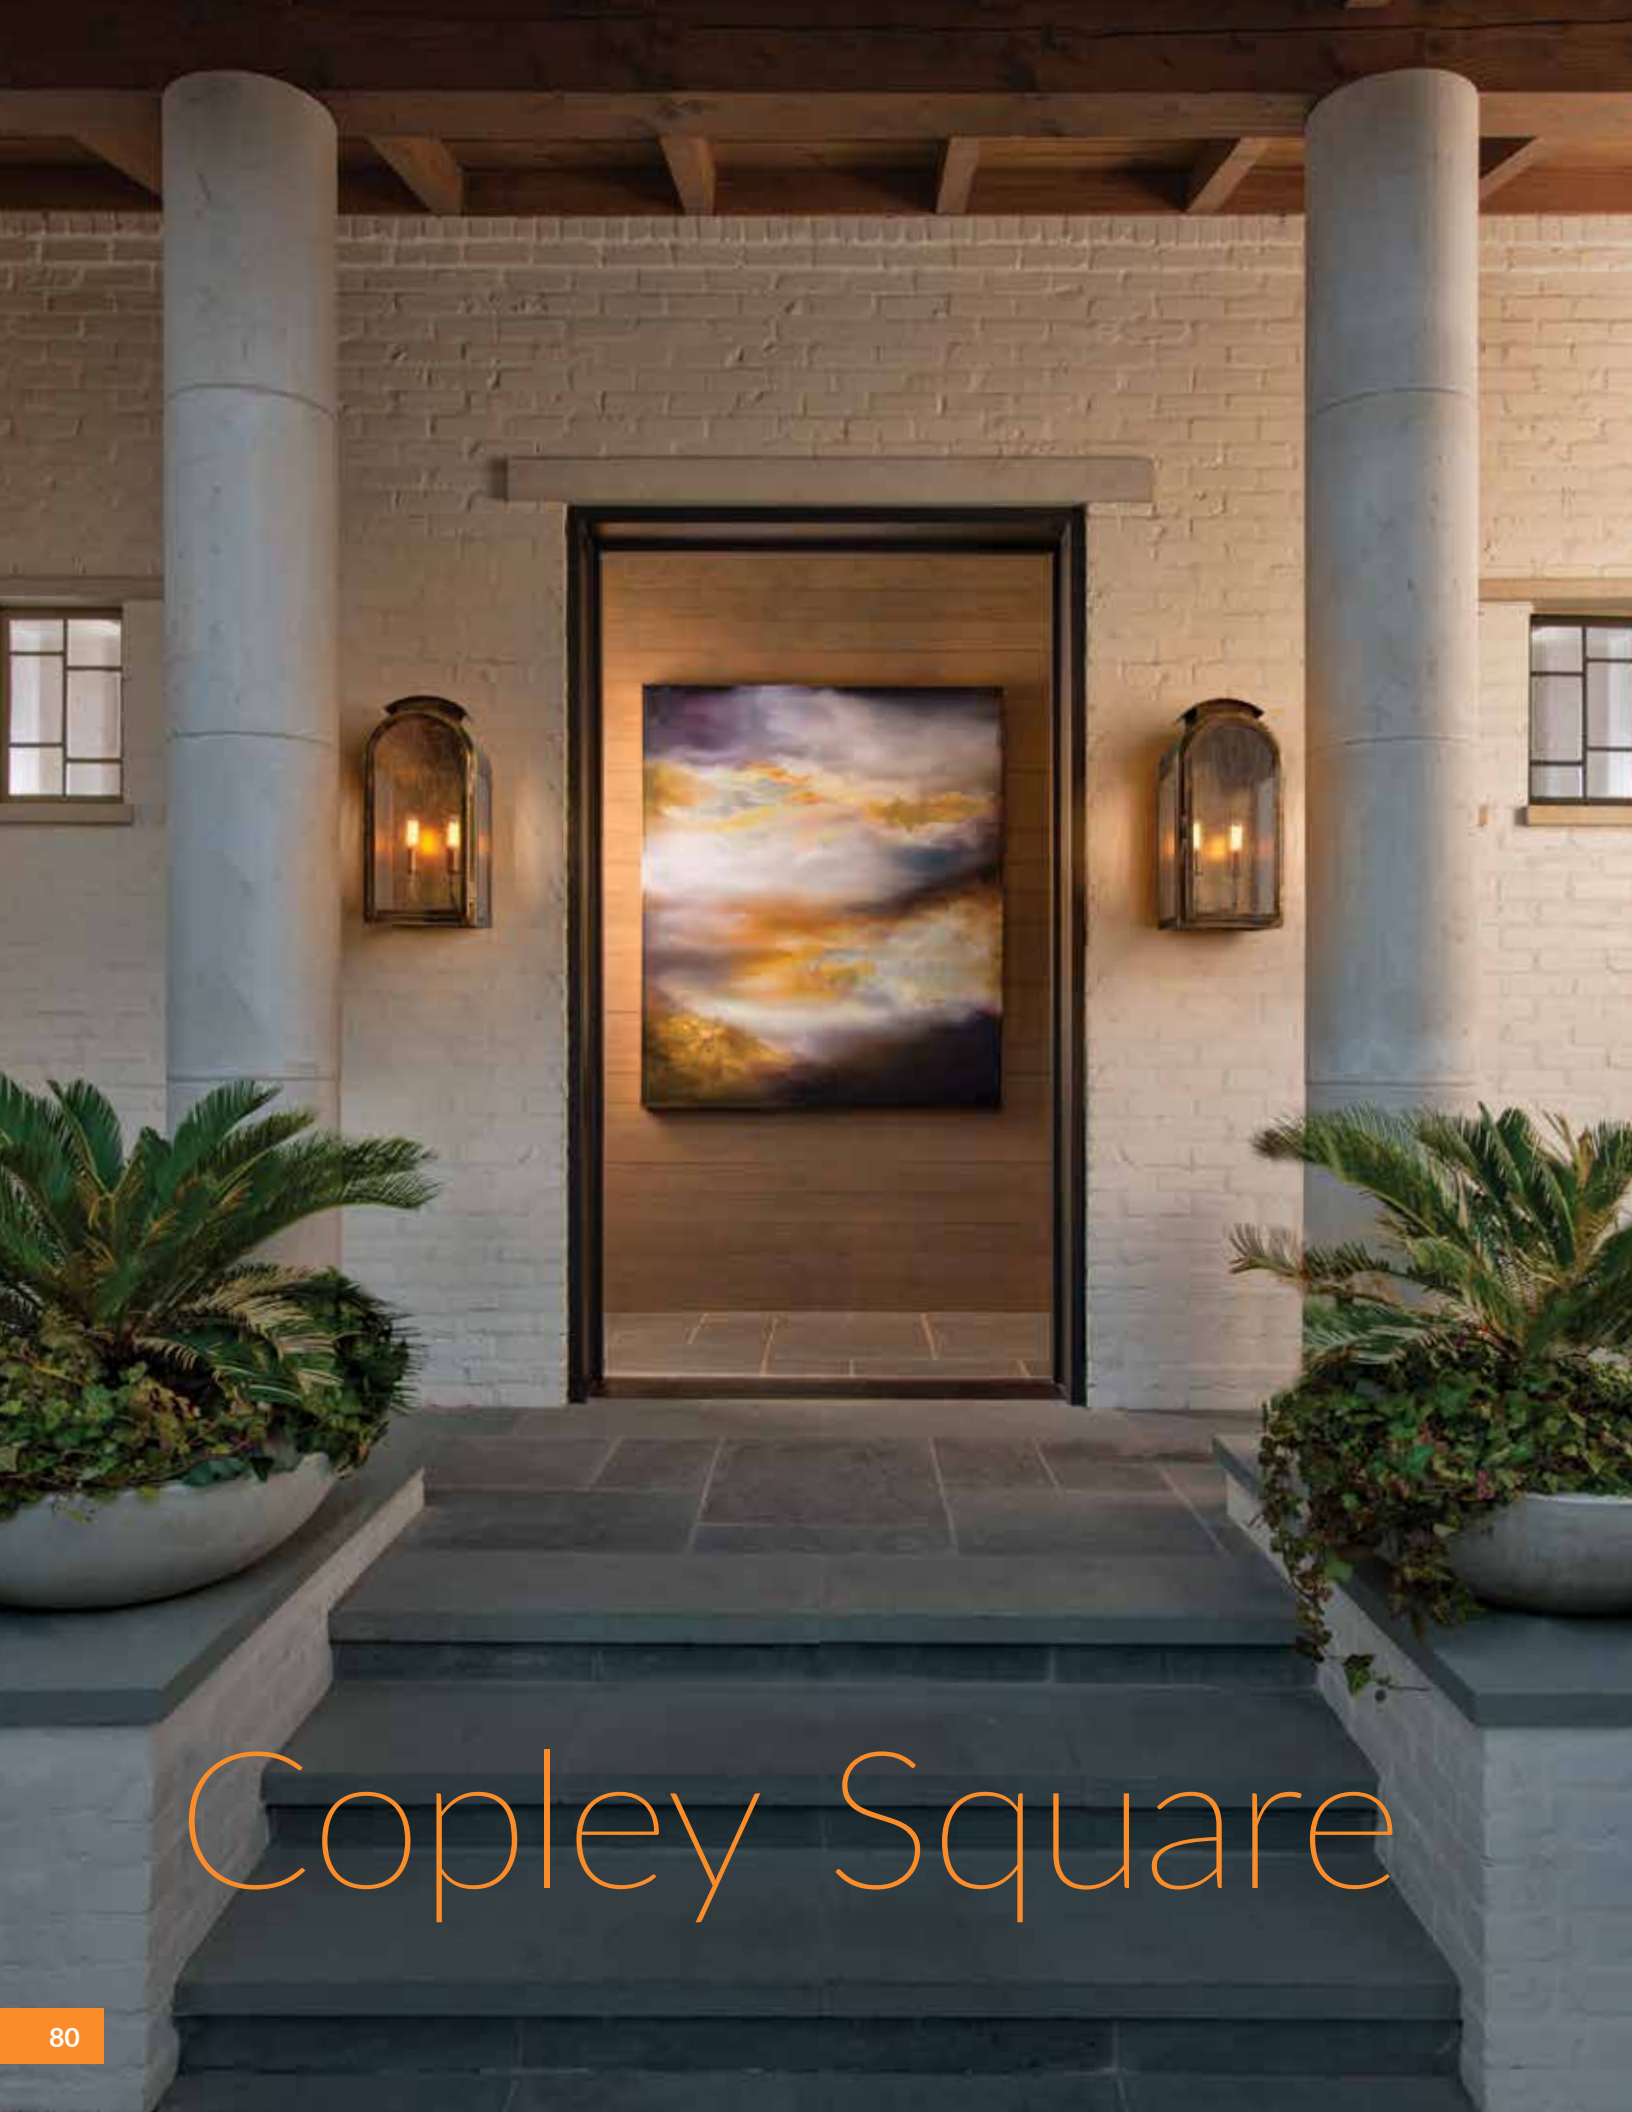

B9502HB **L** WALL

12"W 20"H 5"P 9¾" TCD
MM: 305 W 508 H 127 P 248 TCD
BACKPLATE: 11¼"W ¾"D
MM: 286W 19D
2 - 60W CAND

METALWORK

Solid Brass

GLASSWARE

Antique Clear

FINISH

Heritage Bronze