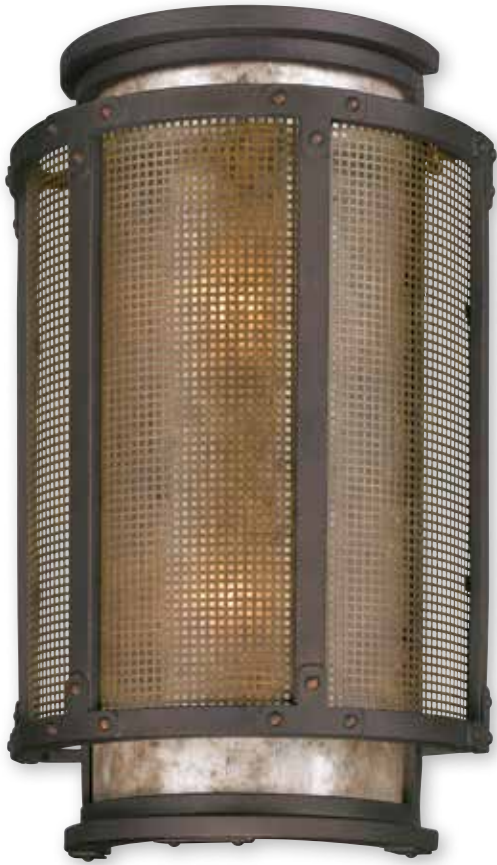

COPPER MOUNTAIN

B3271 **S** WALL

6¼"W 10½"H 3¼"P 5¼" TCD ADA

MM: 159 W 267 H 83 P 133 TCD

BACKPLATE: 4"W 9¾"H ½"D

MM: 102 W 248 H 13 D

1 - 60W CAND

B3272 **M** WALL

8¾"W 14¾"H 4½"P 7¼" TCD

MM: 222 W 362 H 114 P 184 TCD

BACKPLATE: 4¾"W 13½"H ½"D

MM: 121 W 343 H 13 D

2 - 40W CAND