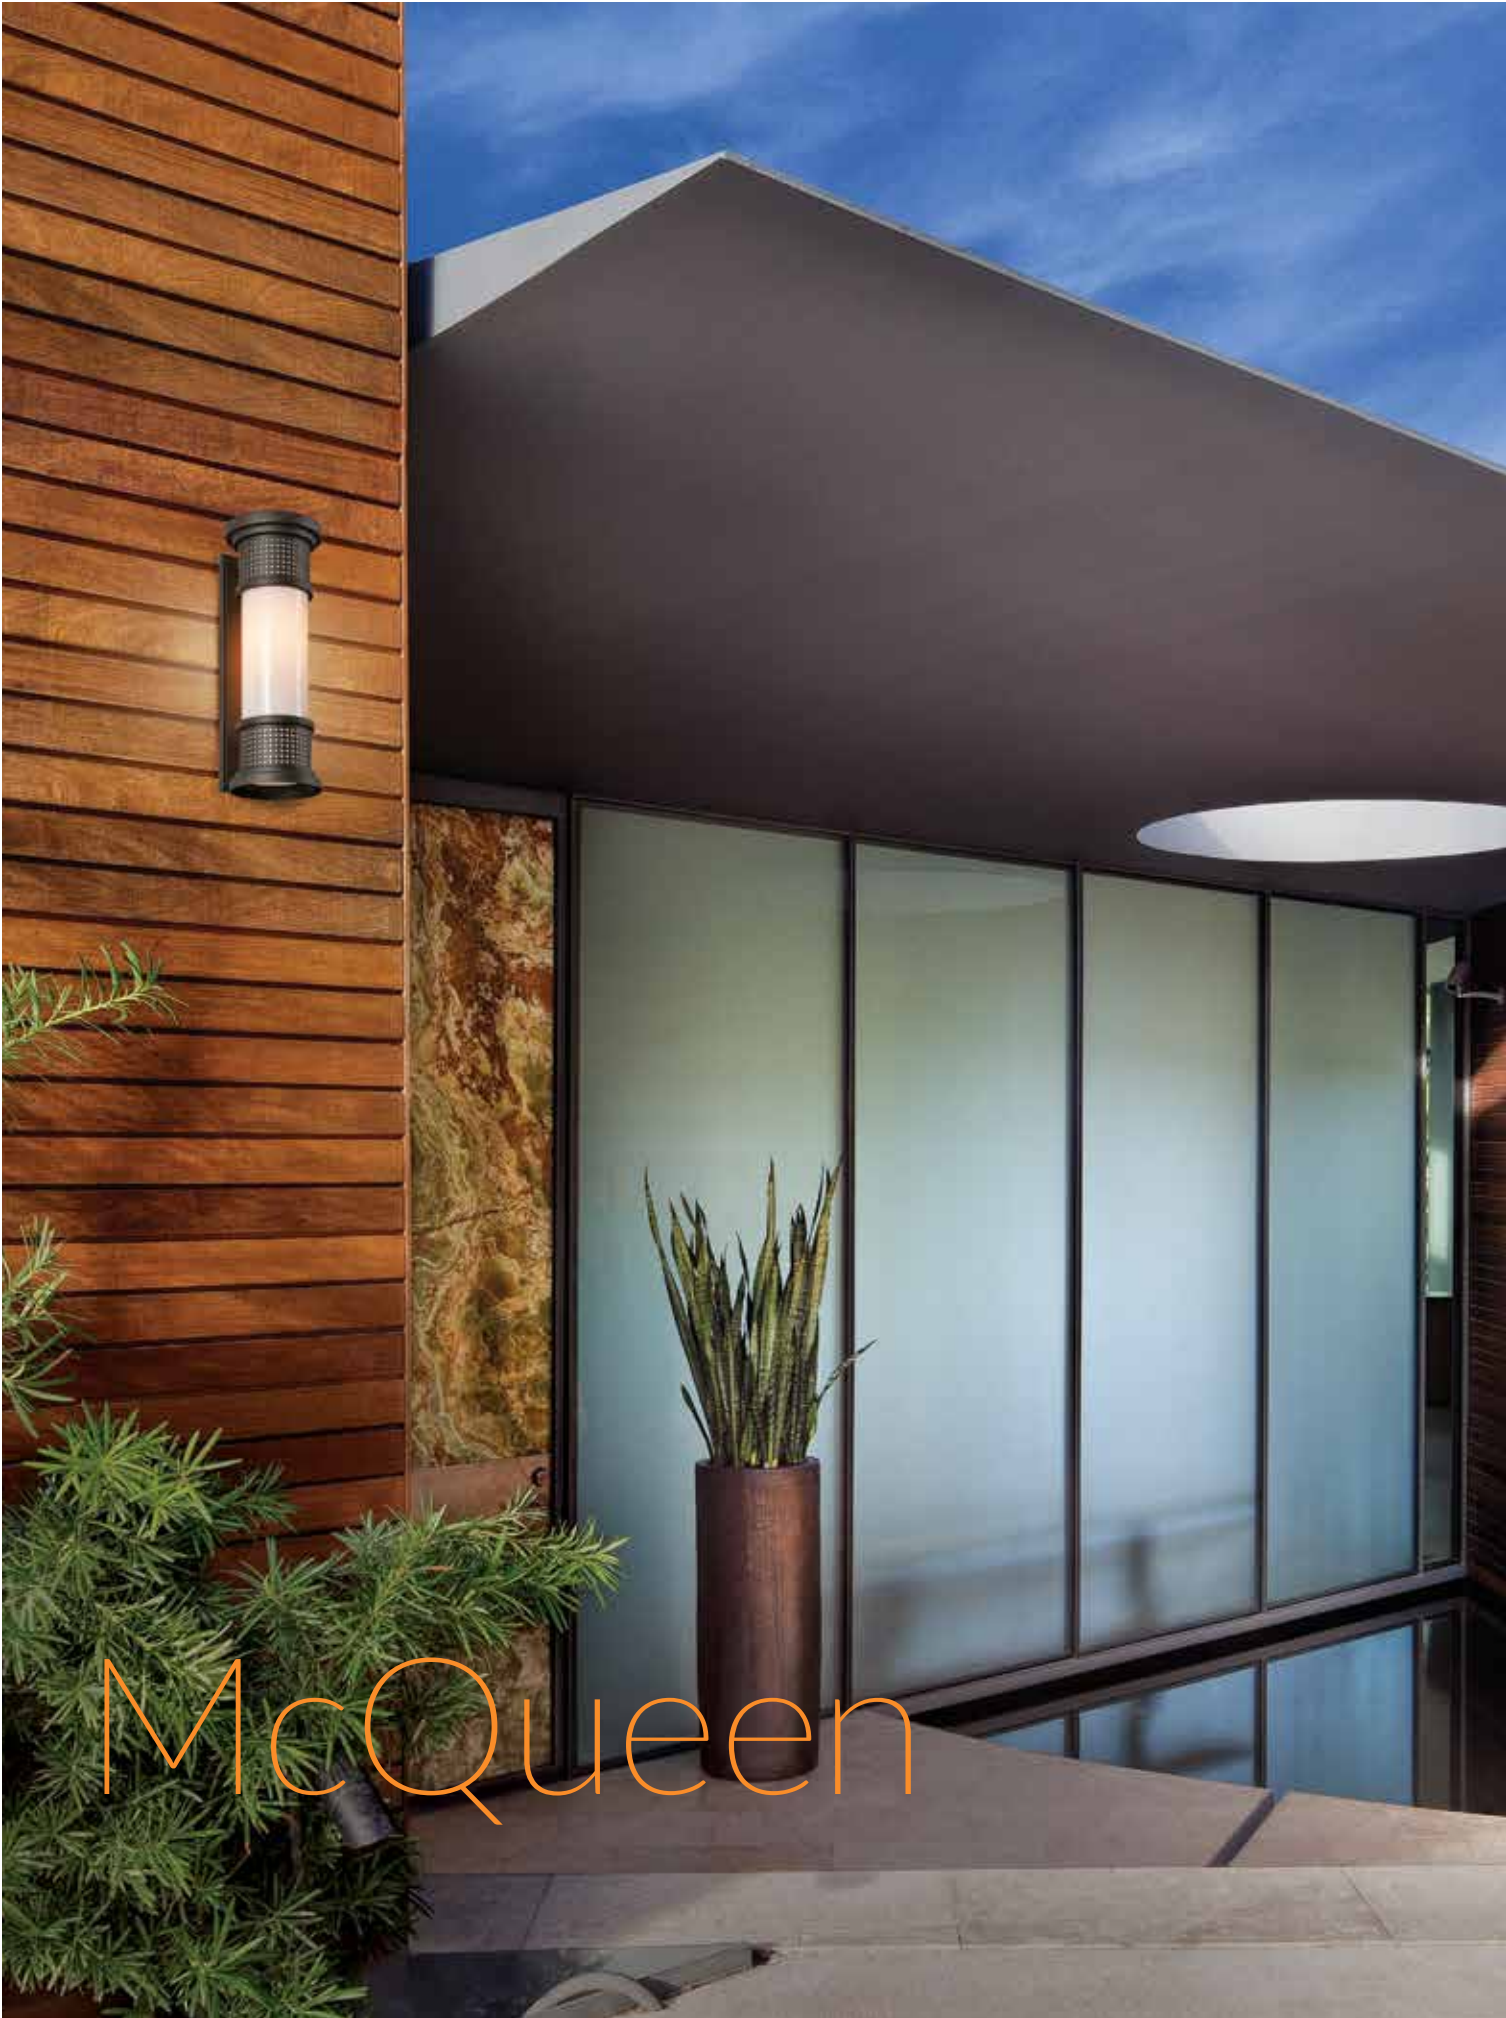

BL4983 **L** LED WALL

12½"W 16½"H 13½"P 3¾"TC D
MM: 318 W 419 H 343 P 83 TCD
BACKPLATE: 6½"W ¾"D
MM: 159 W 19 D
1 - 12W LED INCLUDED

FL4987 **L** LED PENDANT

10½"W 11½"H
MM: 267 W 292 H
CANOPY: 5½"W ¾"D
MM: 140 W 19 D
1 - 12W LED INCLUDED