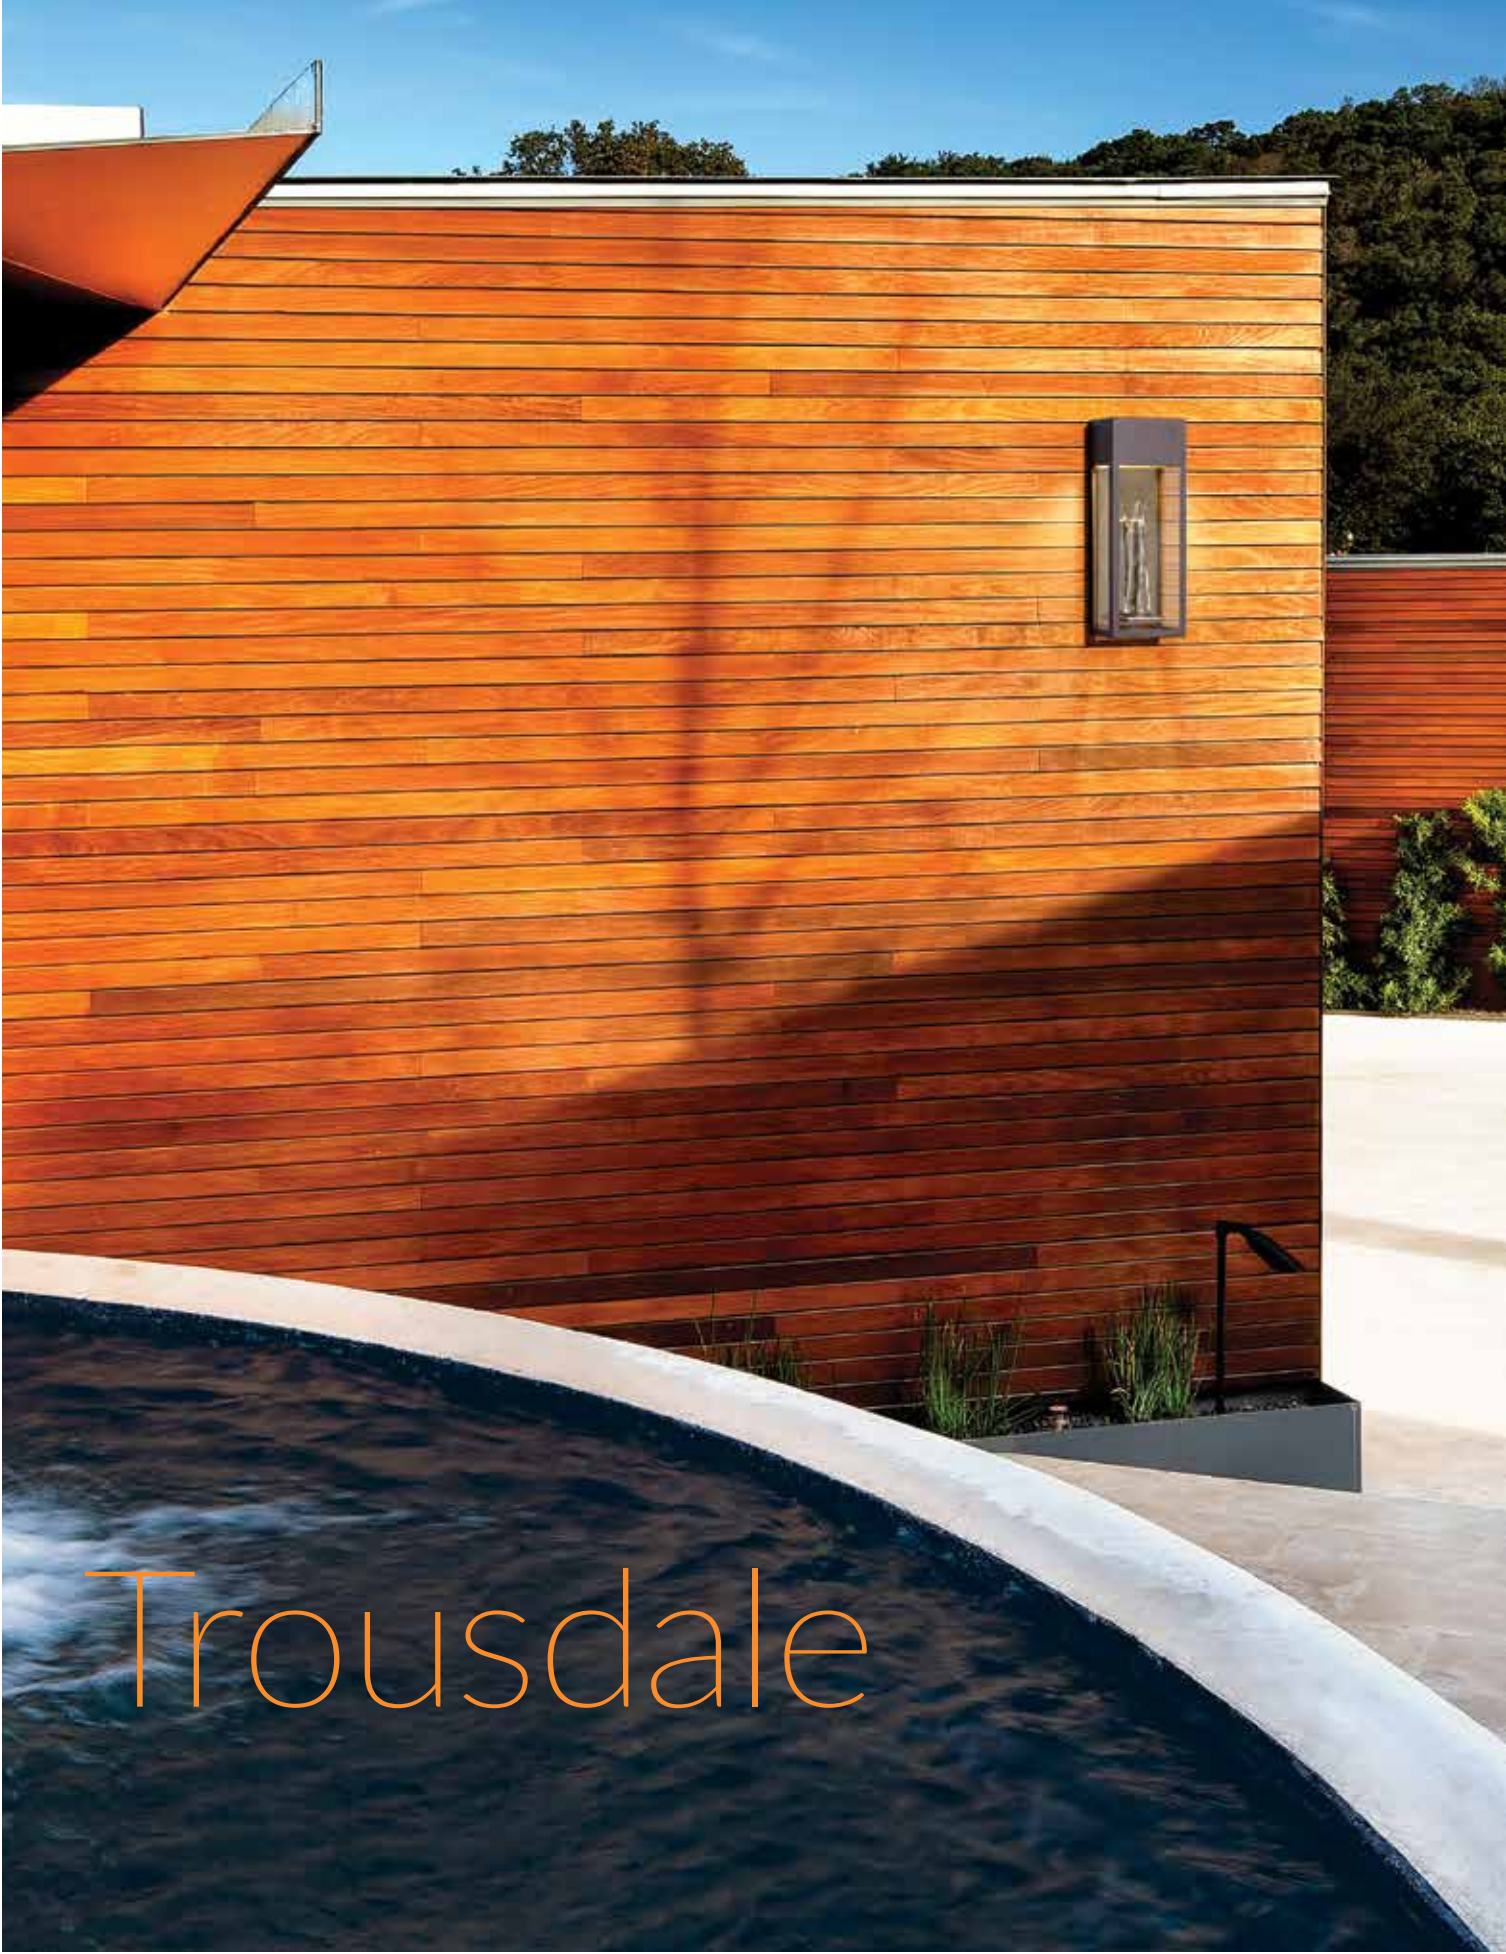

B4673 **L** WALL

6½"W 18¾"H 7¾"P 9½" TCD
MM: 165 W 476 H 197 P 241 TCD
BACKPLATE: 5½"W 17¾"H 1"D
MM: 133 W 451 H 25 D
1 - 100W MED

BF4673 CFL

1 - 26W GU24 INCLUDED

BL4673 LED

1 - 18W LED INCLUDED

Trousdale

TROUSDALE