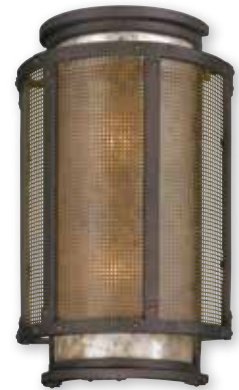

METALWORK
Hand-worked Wrought Iron

GLASSWARE
Silver Mica

FINISH
Copper Mountain Bronze